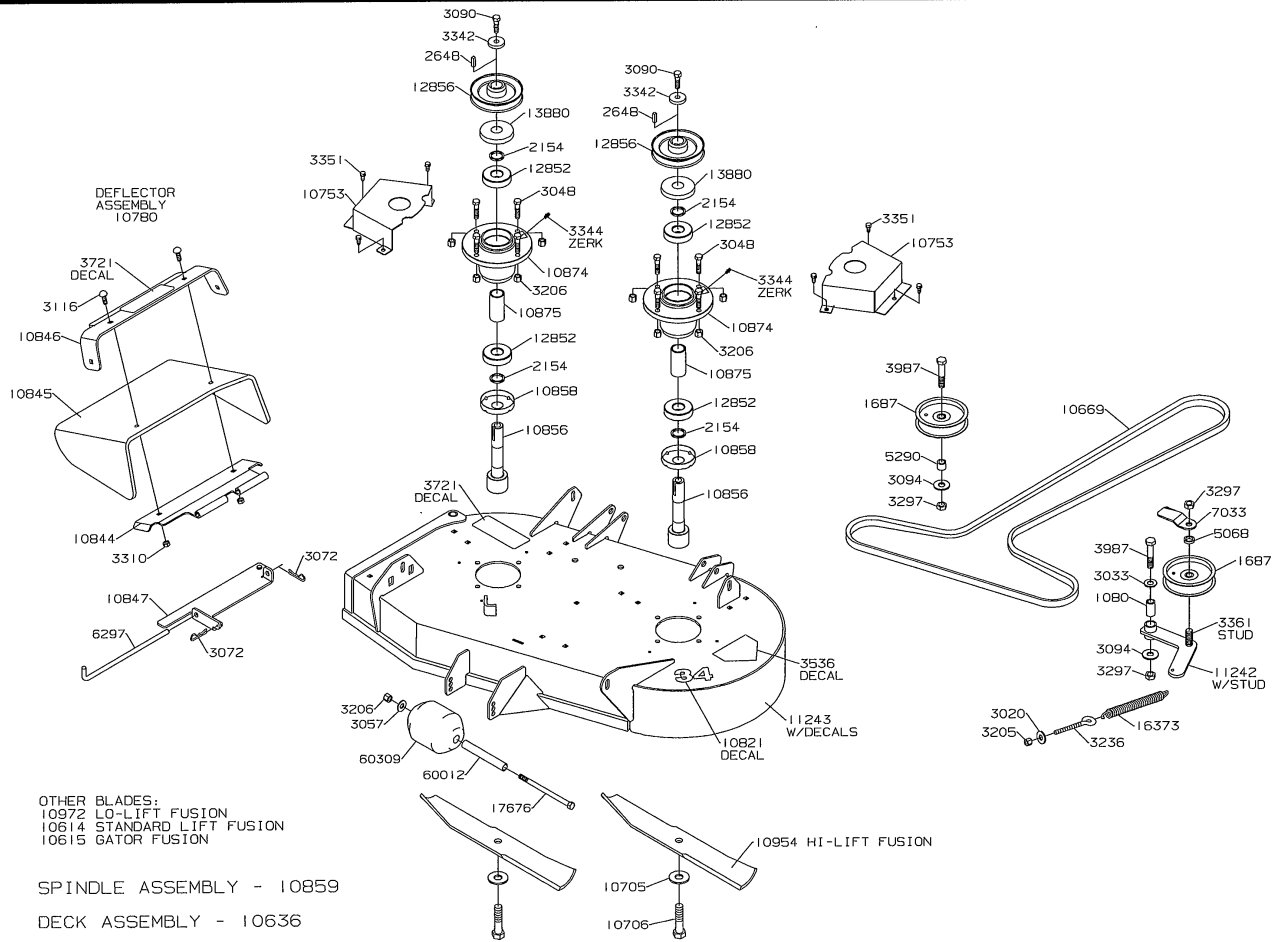

2006 PRODUCTION

BLACK BEAR CHASSIS

2006 PRODUCTION

BLACK BEAR 34" MOWER DECK

2006 PRODUCTION

BLACK BEAR WIRING

WIRE LOOM (PICTURED) - 10869

BATTERY GROUND CABLE - 61751

KAWASAKI ADAPTER LOOM - 10917

KOHLER ADAPTER LOOM - 10918

KAWASAKI BATTERY CABLE - 2502

KOHLER BATTERY CABLE - 2108

KAWASAKI SOLENOID TO STARTER - 2502