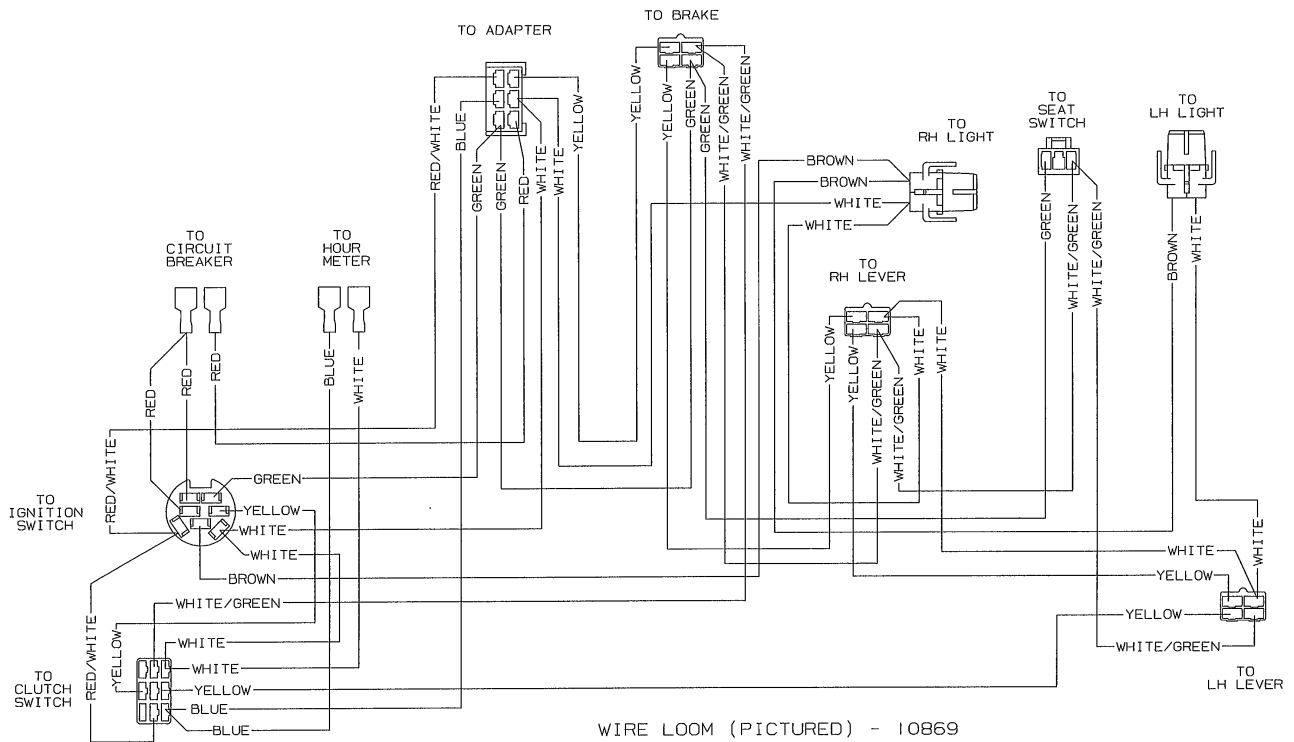

2006 PRODUCTION

BLACK BEAR CHASSIS

2006 PRODUCTION

BLACK BEAR 34" MOWER DECK

2006 PRODUCTION

BLACK BEAR WIRING

WIRE LOOM (PICTURED) - 10869

BATTERY GROUND CABLE - 61751

KAWASAKI ADAPTER LOOM - 10917

KOHLER ADAPTER LOOM - 10918

KAWASAKI BATTERY CABLE - 2502

KOHLER BATTERY CABLE - 2108

KAWASAKI SOLENOID TO STARTER - 2502